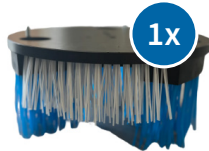

Safe, thorough, damage-free cleaning of nursery tables, windows, aisles, passages, and more with or without water.

Velcro Disc with
Extra Cleaning Pad