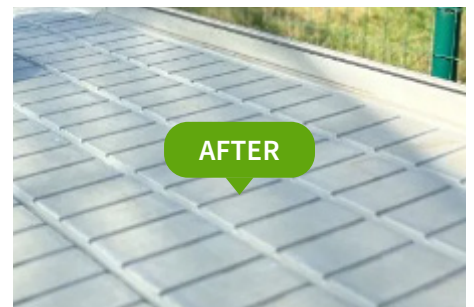

Terrazza Greeny PRO® KIT

Designed to clean nursery tables with ease.

- Suitable for use on nursery tables, but also on windows, aisles, passages, and more
- No chemicals
- No high pressure water
- No heat
- Advanced rotation speed: The brush spins at a moderate speed to prevent mud or debris from flying around
- Brush easily reaches between joints, cracks, and other hard-to-reach areas, effectively removing dirt
- Saves a significant amount of time
- Incredibly user-friendly

The Greeny PRO® brush is built to clean, but not damage the surface, borders or sprinklers. The design and rotational speed of the brush is key to minimal wear and tear.

- No projection of debris or mud
- Avoids spreading seedlings
- No damage to the surface, borders or sprinklers
- Relatively little dust - comfortable to work with inside or outside
- One person operation
- Cleans thoroughly – especially with the use of water
- Makes the surface nice and smooth - takes away slipperiness
- Cleaning made easy!
- Reduces labour cost

NOW
AVAILABLE
to ORDER!